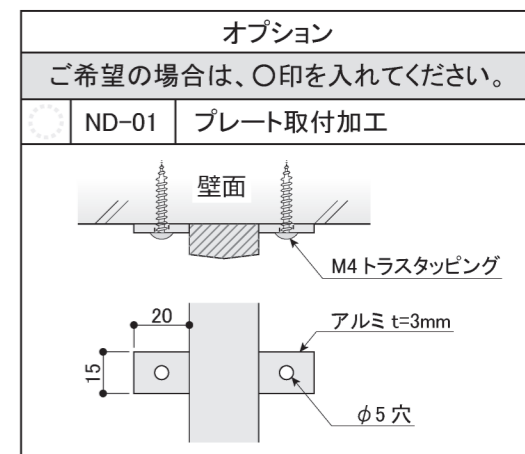

塗装色	ブラック
使用環境	屋外可

DECORATED EUROPEAN WROUGHT IRON & SIGN
METAL CREATE

株式会社 メタルクリエイト
TEL:03-3655-7771
FAX:03-3653-7000

PROJECT NAME アルミ装飾パネル
SUBJECT 品番 : AP-6146-01B

DATE 23/11/07

DIRECTOR
DRAWN WATANABE

NO.
SCALE 1/10